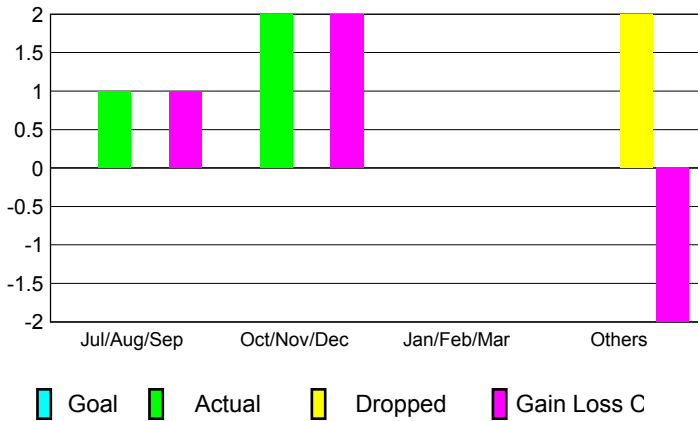

GMT: **NICOLAS JARA ORELLANA**

Location: **PERU**

GMT CA: **3**

CLUBS

Month	New Club Goal	Actual New Clubs	Actual Dropped Clubs	Gain/Loss of Clubs
2012-2013				
Jul/Aug/Sep		1	0	1
Oct/Nov/Dec		2	0	2
Jan/Feb/Mar		0	0	0
Apr/May/Jun		0	2	-2
Totals		3	2	1

Club Results 2012-2013
Goal, New, Dropped, Gain/Loss

YTD Status Quo Clubs 2012-2013

Status Quo Clubs Compared to Status Quo Members

Club Gain/Loss 2012-2013

MEMBERSHIP

Month	Net Memb Goal	Actual New Memb	Actual Dropped Memb	Gain/Loss of Memb
2012-2013				
Jul/Aug/Sep		83	41	42
Oct/Nov/Dec		67	54	13
Jan/Feb/Mar		57	35	22
Apr/May/Jun		130	84	46
Totals		337	214	123