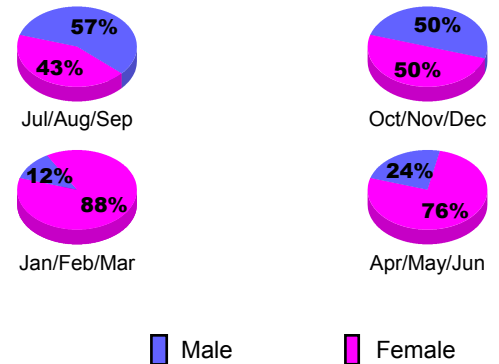

GMT: **NICOLAS JARA ORELLANA**

Location: **PERU**

GMT CA: **3**

CLUBS

Month	New Club Goal	Actual New Clubs	Actual Dropped Clubs	Gain/Loss of Clubs
2012-2013				
Jul/Aug/Sep		1	0	1
Oct/Nov/Dec		2	0	2
Jan/Feb/Mar		0	0	0
Apr/May/Jun		0	2	-2
Totals		3	2	1

Club Results 2012-2013
Goal, New, Dropped, Gain/Loss

YTD Status Quo Clubs 2012-2013

Status Quo Clubs Compared to Status Quo Members

Club Gain/Loss 2012-2013

MEMBERSHIP

Month	Net Memb Goal	Actual New Memb	Actual Dropped Memb	Gain/Loss of Memb
2012-2013				
Jul/Aug/Sep		83	41	42
Oct/Nov/Dec		67	54	13
Jan/Feb/Mar		57	35	22
Apr/May/Jun		130	84	46
Totals		337	214	123

Membership Results 2012-2013
Goal, New, Dropped, Gain/Loss

Gender Comparison 2012-2013

Membership Gain/Loss 2012-2013