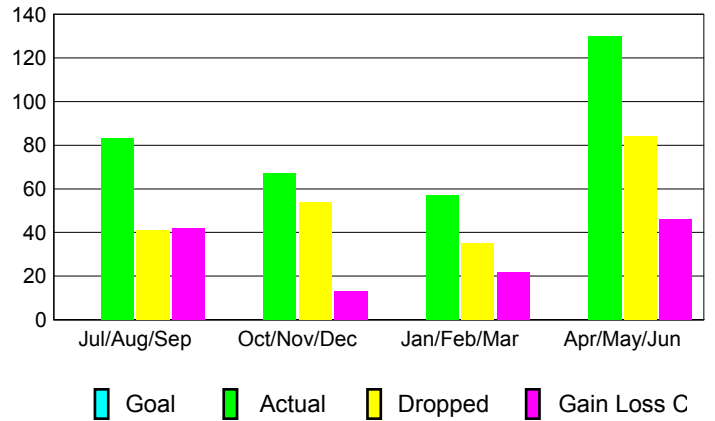

GMT: **NICOLAS JARA ORELLANA**

Location: **PERU**

GMT CA: **3**

CLUBS

Month	New Club Goal	Actual New Clubs	Actual Dropped Clubs	Gain/Loss of Clubs
2012-2013				
Jul/Aug/Sep		1	0	1
Oct/Nov/Dec		2	0	2
Jan/Feb/Mar		0	0	0
Apr/May/Jun		0	2	-2
Totals		3	2	1

Club Results 2012-2013
Goal, New, Dropped, Gain/Loss

YTD Status Quo Clubs 2012-2013

Status Quo Clubs Compared to Status Quo Members

Club Gain/Loss 2012-2013

MEMBERSHIP

Month	Net Memb Goal	Actual New Memb	Actual Dropped Memb	Gain/Loss of Memb
2012-2013				
Jul/Aug/Sep		83	41	42
Oct/Nov/Dec		67	54	13
Jan/Feb/Mar		57	35	22
Apr/May/Jun		130	84	46
Totals		337	214	123

Membership Results 2012-2013
Goal, New, Dropped, Gain/Loss

Gender Comparison 2012-2013

Membership Gain/Loss 2012-2013