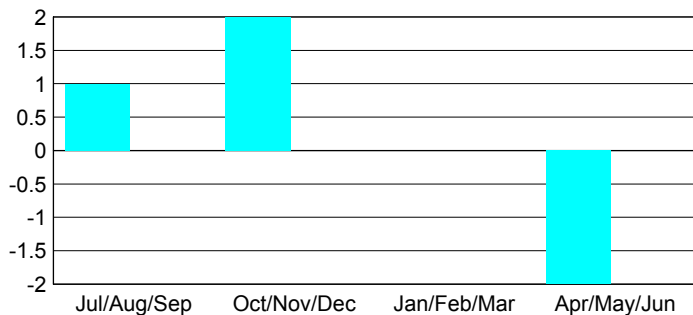

GMT: **NICOLAS JARA ORELLANA**

Location: **PERU**

GMT CA: **3**

CLUBS

Month	New Club Goal	Actual New Clubs	Actual Dropped Clubs	Gain/Loss of Clubs
2012-2013				
Jul/Aug/Sep		1	0	1
Oct/Nov/Dec		2	0	2
Jan/Feb/Mar		0	0	0
Apr/May/Jun		0	2	-2
Totals		3	2	1

Club Results 2012-2013
Goal, New, Dropped, Gain/Loss

YTD Status Quo Clubs 2012-2013

Status Quo Clubs Compared to Status Quo Members

Club Gain/Loss 2012-2013

MEMBERSHIP

Month	Net Memb Goal	Actual New Memb	Actual Dropped Memb	Gain/Loss of Memb
2012-2013				
Jul/Aug/Sep		83	41	42
Oct/Nov/Dec		67	54	13
Jan/Feb/Mar		57	35	22
Apr/May/Jun		130	84	46
Totals		337	214	123

Membership Results 2012-2013
Goal, New, Dropped, Gain/Loss

Gender Comparison 2012-2013

Membership Gain/Loss 2012-2013